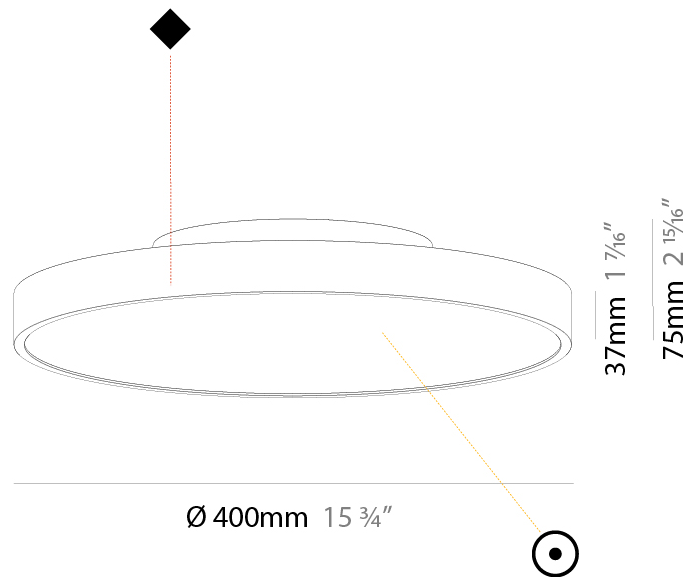

GENERAL

Series: Sign Diva
Subseries: Sign Diva
Brand: Prolicht
Division: Architectural
Mounting Type: Surface
Mounting Location: Ceiling
Subcategory: Ambient

PHYSICAL

Shape: Round
Diameter (mm): 400
Diameter (in): 15 3/4
Height (mm): 75
Height (in): 2 15/16
Light Distribution: Direct
Weight (kg): 2.306
Weight (lbs): 5.084
Diffuser: PMMA - Opal/Micro-Prism/Sparkling Secret/Vintage Industrial with Shine Ring
Fixture Finish: SSR / BKV / CWI / CRY / HAB / LAG / UFT / ITA / RUA / RUR / MIC / FTG / MYG / TWT / LOD / PUS / FRO / FUP / KIA / POP / BLS / SPG / MEY / GOH / GUM / CHC / COM / ABZ / JAG / OBR / MOS / ROR
Fixture Material: Extruded Aluminum / Steel

ELECTRICAL

Lamp Type: LED (Zhaga Standard)
Input Wattage (W): 19.8
Total Output Wattage (W): 16
Dimming: Tri-Mode (Non-Dimming and Phase Dimming (120Vac only) and 0-10V Dimming)
Driver Included: Yes
Driver Location: Integrated
Driver Type: Constant Current - Universal
Driver Class: Class 2
Input Voltage (V): 120 - 277
Constant Current (MA): 500

LED

Color Temperature (°K): 3000 / 3500 / 4000
Max. Delivered Lumen (lm): 2260 / 2293 / 2340
CRI: >90 CRI
Lamp Life (hrs): 50000

OPTICAL

RATINGS AND CERTIFICATIONS

Certified By: Certified for North American Standards
IP rating: IP20