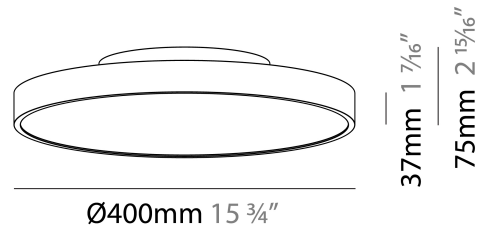

GENERAL

Series: Sign Diva
Subseries: Sign Diva
Brand: Prolicht
Division: Architectural
Mounting Type: Surface
Mounting Location: Ceiling
Subcategory: Ambient

PHYSICAL

Shape: Round
Diameter (mm): 400
Diameter (in): 15 ³/₄
Height (mm): 75
Height (in): 2 ¹⁵/₁₆
Light Distribution: Direct / Indirect
Weight (kg): 2.302
Weight (lbs): 5.075
Diffuser: Direct - PMMA - Opal/Micro-Prism/Sparkling Secret/Vintage Industrial with Shine Ring / Indirect - White/Yellow/Orange/Red/Blue/Green
Fixture Finish: SSR / BKV / CWI / CRY / HAB / LAG / UFT / ITA / RUA / RUR / MIC / FTG / MYG / TWT / LOD / PUS / FRO / FUP / KIA / POP / BLS / SPG / MEY / GOH / GUM / CHC / COM / ABZ / JAG / OBR / MOS / ROR
Fixture Material: Extruded Aluminum / Steel

ELECTRICAL

Lamp Type: LED (Zhaga Standard)
Input Wattage (W): 19.8
Total Output Wattage (W): 16
Dimming: Tri-Mode (Non-Dimming and Phase Dimming (120Vac only) and 0-10V Dimming)
Driver Included: Yes
Driver Location: Integrated
Driver Type: Constant Current - Universal
Driver Class: Class 2
Input Voltage (V): 120 - 277
Constant Current (MA): 500

LED

Color Temperature (°K): 3000 / 3500 / 4000
Max. Delivered Lumen (lm): 2280 / 2313 / 2360
CRI: >90 CRI
Lamp Life (hrs): 50000

OPTICAL

RATINGS AND CERTIFICATIONS

Certified By: Certified for North American Standards
IP rating: IP20