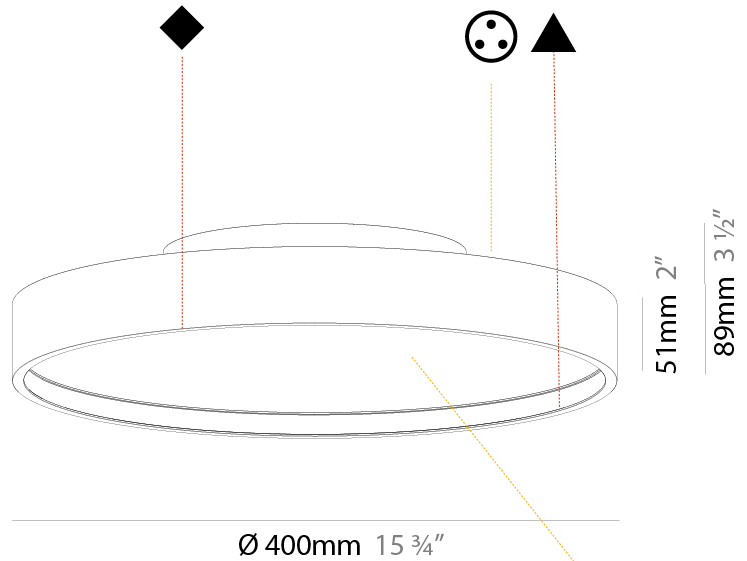

GENERAL

Series: Sign Diva
Subseries: Sign Diva Korona
Brand: Prolicht
Division: Architectural
Mounting Type: Surface
Mounting Location: Ceiling
Subcategory: Ambient

PHYSICAL

Shape: Round
Diameter (mm): 400
Diameter (in): 15 3/4
Height (mm): 89
Height (in): 3 1/2
Light Distribution: Direct / Indirect
Weight (kg): 3.113
Weight (lbs): 6.863
Diffuser: Direct - PMMA - Opal/Micro-Prism/Sparkling Secret/Vintage Industrial / Indirect - White/Yellow/Orange/Red/Blue/Green
Fixture Finish: SSR / BKV / CWI / CRY / HAB / LAG / UFT / ITA / RUA / RUR / MIC / FTG / MYG / TWT / LOD / PUS / FRO / FUP / KIA / POP / BLS / SPG / MEY / GOH / GUM / CHC / COM / ABZ / JAG / OBR / MOS / ROR
Fixture Material: Extruded Aluminum / Steel

ELECTRICAL

Lamp Type: LED (Zhaga Standard)
Input Wattage (W): 19.8
Total Output Wattage (W): 16
Dimming: Tri-Mode (Non-Dimming and Phase Dimming (120Vac only) and 0-10V Dimming)
Driver Included: Yes
Driver Location: Integrated
Driver Type: Constant Current - Universal
Driver Class: Class 2
Input Voltage (V): 120 - 277
Constant Current (MA): 500

LED

Color Temperature (°K): 3000 / 3500 / 4000
Max. Delivered Lumen (lm): 2280 / 2313 / 2360
CRI: >90 CRI
Lamp Life (hrs): 50000

OPTICAL

RATINGS AND CERTIFICATIONS

Certified By: Certified for North American Standards
IP rating: IP20