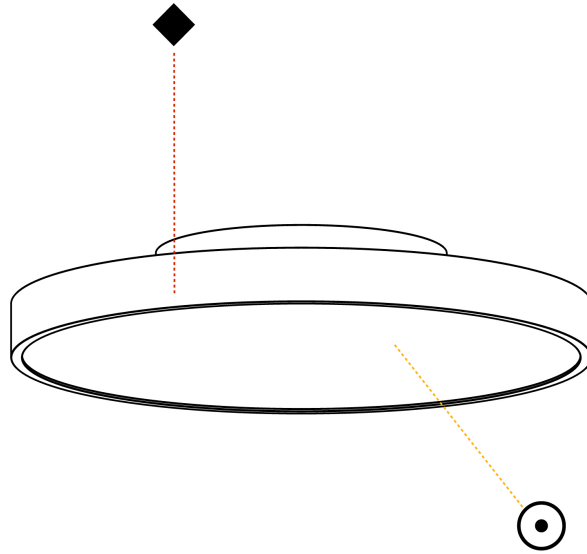

SIGN DIVA SURFACE

A3D086-

PROJECT
TYPE
SPECIFIER
QUANTITY
DATE