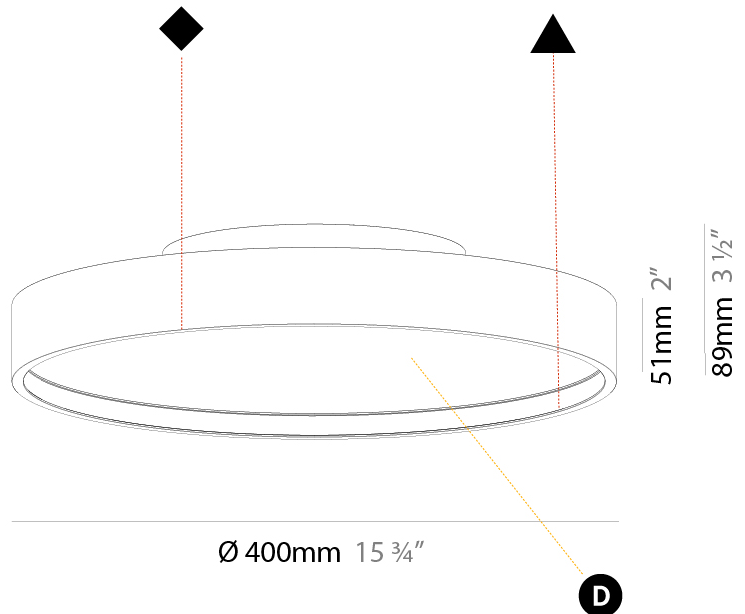

GENERAL

Series: Sign Diva
Subseries: Sign Diva Korona
Brand: Prolicht
Division: Architectural
Mounting Type: Surface
Mounting Location: Ceiling
Subcategory: Ambient

PHYSICAL

Shape: Round
Diameter (mm): 400
Diameter (in): 15 3/4
Height (mm): 89
Height (in): 3 1/2
Light Distribution: Direct
Weight (kg): 2.636
Weight (lbs): 5.811
Diffuser: PMMA - Opal/Micro-Prism/Sparkling Secret/Vintage Industrial
Fixture Finish: SSR / BKV / CWI / CRY / HAB / LAG / UFT / ITA / RUA / RUR / MIC / FTG / MYG / TWT / LOD / PUS / FRO / FUP / KIA / POP / BLS / SPG / MEY / GOH / GUM / CHC / COM / ABZ / JAG / OBR / MOS / ROR
Fixture Material: Extruded Aluminum / Steel

ELECTRICAL

Lamp Type: LED (Zhaga Standard)
Input Wattage (W): 19.8
Total Output Wattage (W): 16
Dimming: Tri-Mode (Non-Dimming and Phase Dimming (120Vac only) and 0-10V Dimming)
Driver Included: Yes
Driver Location: Integrated
Driver Type: Constant Current - Universal
Driver Class: Class 2
Input Voltage (V): 120 - 277
Constant Current (MA): 500

LED

Color Temperature (°K): 3000 / 3500 / 4000
Max. Delivered Lumen (lm): 2260 / 2293 / 2340
CRI: >90 CRI
Lamp Life (hrs): 50000

OPTICAL

RATINGS AND CERTIFICATIONS

Certified By: Certified for North American Standards
IP rating: IP20